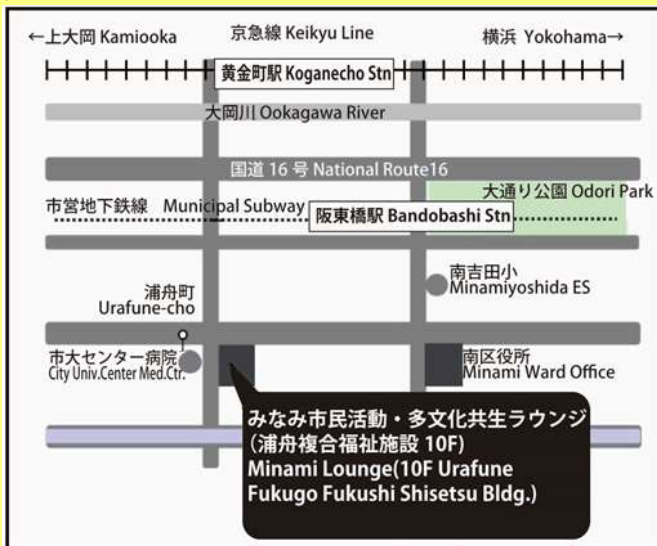

Wa! Festa Booth Information 11:00~15:00

1 Araw na klase ng mga Guro

- Gumawa ng iyong Picture Card
- Pagtatanghal ng Magic !
- Subukan natin ang Pastel Shine Art
- Mag Design ng sariling Plato/Cup/Bowl
- Face Painting Corner
- Gumawa ng maliit na korona
- Pagsasanay ng utak • Ano at Paano magsulat ng Ending Note

Japanese Speech

Japanese Speech ...Pagtatanghal
(Mga estudyante ng Japanese classes sa Minami ward)

Pagtitinda

Recycled na produkto, Fair Trade na produkto
(Ginger Powder, Coffee, Chocolate at iba pa)

Subukan Worldwide Costumes

Magsuot ng Japanese Kimono

Subukan Traditional Costumes (China, Korea, India, Thailand at ibang bansa)

《Access》

- 5min. lakad galing Bandobashi station No.4 exit (Yokohama Municipal Subway)
- 10min. lakad galing Koganecho station (Keikyu Line)
- 1min. lakad galing Urafunecho bus stop (Municipal bus No.68, 102, 158 and Keikyu bus No.110)

《Map》

Impormasyon ng aktibidades at Experience Corner

- Medical na pangangalaga maranasan
- Impormasyon sa mga gawain ng Ooka River Fun Club
- Gumawa tayo ng Pressed Flower Art Book Mark
- Maranasan ang Aroma at Hand Massage
- Kenko-mahjong Actibidad na impormasyon
- Gumawa ng madaling Handicraft Product
- Subukan ang Ropework
- Gumawa ng Bookmark
- Kunsultasyon tungkol sa Pagmamana

Pagtatanghal sa Stage

- 10 : 50~ Pagbubukas Chinese Dragon Dance
- 11 : 10~ Japanese Speech ...Pagtatanghal
- 12 : 30~ Erhu Performance (China)
- 12 : 50~ Pagtatanghal...Traditional Instrument (Japan)
- 13 : 10~ Pagtatahanghal...Kids Dance
- 13 : 30~ Song Performance (Iba-ibang lengua)
- 13 : 50~ Dance Performance (Thailand)
- 14 : 10~ Classic Guitar Performance
- 14 : 30~ Dance Performance (Philippines)
- 14 : 50~ Kantahin natin lahatang "Minatchi song"

Special Stage 15:00~15:30

* African Special Stage

African volunteers na nakatira sa Minami ward ay magtatanghal ng mga kanta at sayaw ng kanilang bansa!

Teas of the World

Matitikman mo ang tsaang iba-ibang bansa (China, Mongolia, Philippines, India at 4 na bansa ng Africa)

Pagkain ng iba't-ibang Bansa

Itinitindang Pagkain:
(China, Korea, Indonesia, Thailand at iba pa)